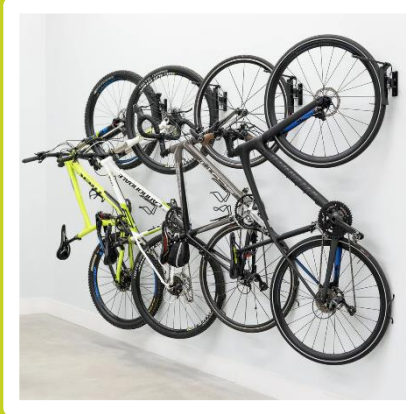

Three kits for slatwall attachments:

Slatwall is just an extra touch to your garage that makes all your neighbors jealous. Perfect to maximize vertical wall space and works especially well in tight garage areas.

A

Name:	Snap hook	Double hook	J hook	Loop hook	Wire basket
Size:	4"	8"	6"	8"	12"X9"X8"
Quantity:	10X	2X	1X	2X	2X

B

Name:	Wire Basket		
Size:	12 x 9 x 8"	18 x 13 x 8"	24 x 12 x 5"
Quantity:	2X	2X	2X

C

Name:	Double hook	J hook	Loop hook
Size:	8"	6"	8"
Quantity:	4X	3X	3X

Bike storage

8 bike ceiling lift

Keep yourself from tripping over your bikes

4 bike wall mount-

Swivel makes for quick and easy storage

Tire hook bike slide mount

Ski storage

At caveman custom garages we offer custom installations of the Gravity Grabber ski storage for your garage

Tote storage options

Ceiling tote storage rack
Easily slide totes in and out with storage on top.
Great for tall garages

Ceiling tote slider, fits 15 totes

Ceiling tote slider, fits 5 totes

Custom built tote wall rack. Totes slide in and out to make it easy to get totes on the bottom of the stack