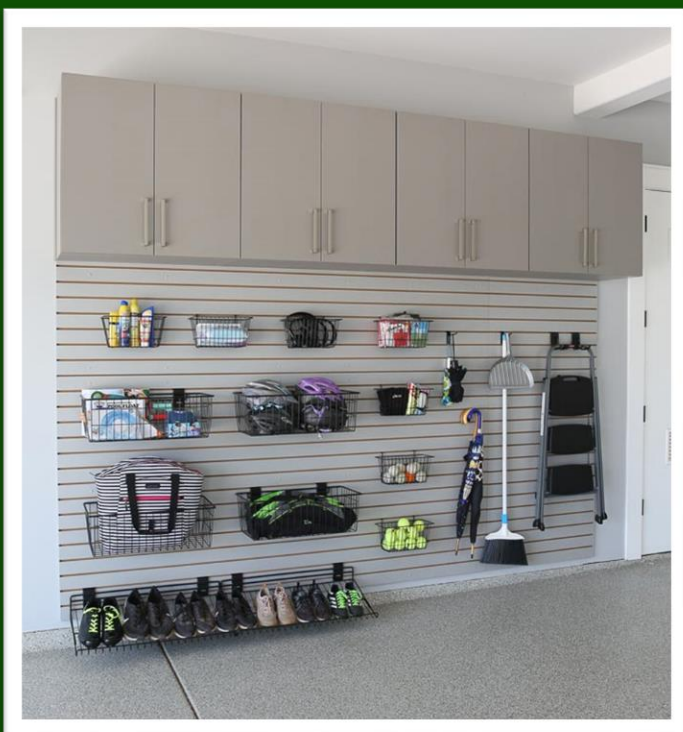

Caveman Custom Garages

2024/25

catalog

we're not building a garage.
we're building your garage

Cabinet options

Pictured is 2 overhead cabinets, a tall cabinet, two short rolling cabinets with drawers or shelves and a table. Each of these can be chosen in white, grey or black

- Simple, easy and organized
- Great for small garages

Here is another option for cabinets. These are more expensive, but for many reasons.

- Higher quality
- Locks for safety
- Larger countertops
- More space

Come in grey as pictured, black or red. Bamboo or stainless-steel countertops

Slatwall options

Slatwall is an incredible way to maximize storage on the walls of your garage. Not only does it look great and make things easy to access, it adds value to the home!

Three kits for slatwall attachments:

Slatwall is just an extra touch to your garage that makes all your neighbors jealous. Perfect to maximize vertical wall space and works especially well in tight garage areas.