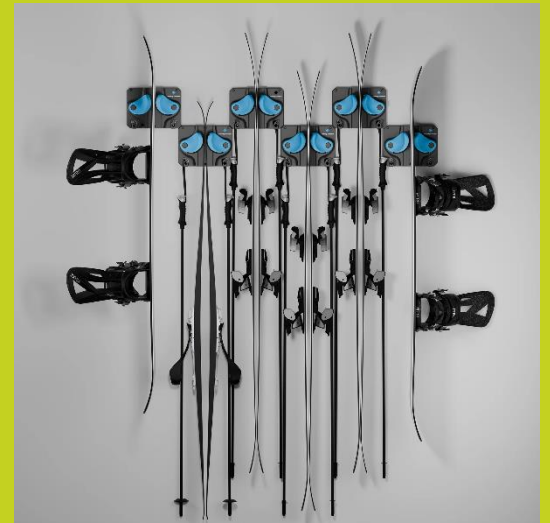

Three kits for slatwall attachments:

Slatwall is just an extra touch to your garage that makes all your neighbors jealous. Perfect to maximize vertical wall space and works especially well in tight garage areas.

A

Name:	Snap hook	Double hook	J hook	Loop hook	Wire basket
Size:	4"	8"	6"	8"	12"X9"X8"
Quantity:	10X	2X	1X	2X	2X

B

Name:	Wire Basket		
Size:	12 x 9 x 8"	18 x 13 x 8"	24 x 12 x 5"
Quantity:	2X	2X	2X

C

Name:	Double hook	J hook	Loop hook
Size:	8"	6"	8"
Quantity:	4X	3X	3X

Bike storage

8 bike ceiling lift

Keep yourself from tripping over your bikes

4 bike wall mount-

Swivel makes for quick and easy storage

Tire hook bike slide mount

Ski storage

At caveman custom garages we offer custom installations of the Gravity Grabber ski storage for your garage

Tote storage options

Ceiling tote storage rack
Easily slide totes in and out with storage on top.
Great for tall garages

Ceiling tote slider, fits 15 totes

Ceiling tote slider, fits 5 totes

Custom built tote wall rack. Totes slide in and out to make it easy to get totes on the bottom of the stack