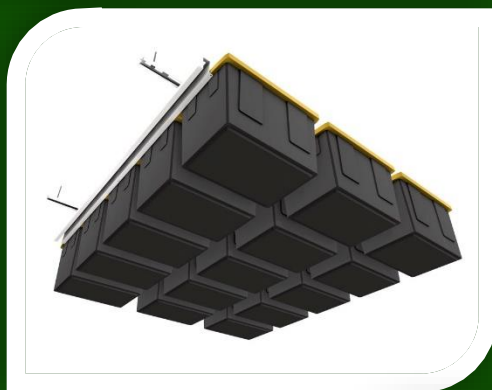

Three kits for slatwall attachments:

Slatwall is just an extra touch to your garage that makes all your neighbors jealous. Perfect to maximize vertical wall space and works especially well in tight garage areas.

A

Name:	Snap hook	Double hook	J hook	Loop hook	Wire basket
Size:	4"	8"	6"	8"	12"X9"X8"
Quantity:	10X	2X	1X	2X	2X

B

Name:	Wire Basket		
Size:	12 x 9 x 8"	18 x 13 x 8"	24 x 12 x 5"
Quantity:	2X	2X	2X

C

Name:	Double hook	J hook	Loop hook
Size:	8"	6"	8"
Quantity:	4X	3X	3X

Bike storage

8 bike ceiling lift

Keep yourself from tripping over your bikes

4 bike wall mount-

Swivel makes for quick and easy storage

Tire hook bike slide mount

Ski storage

At caveman custom garages we offer custom installations of the Gravity Grabber ski storage for your garage

Tote storage options

Ceiling tote storage rack
Easily slide totes in and out with storage on top.
Great for tall garages

Ceiling tote slider, fits 15 totes

Ceiling tote slider, fits 5 totes

Custom built tote wall rack. Totes slide in and out to make it easy to get totes on the bottom of the stack